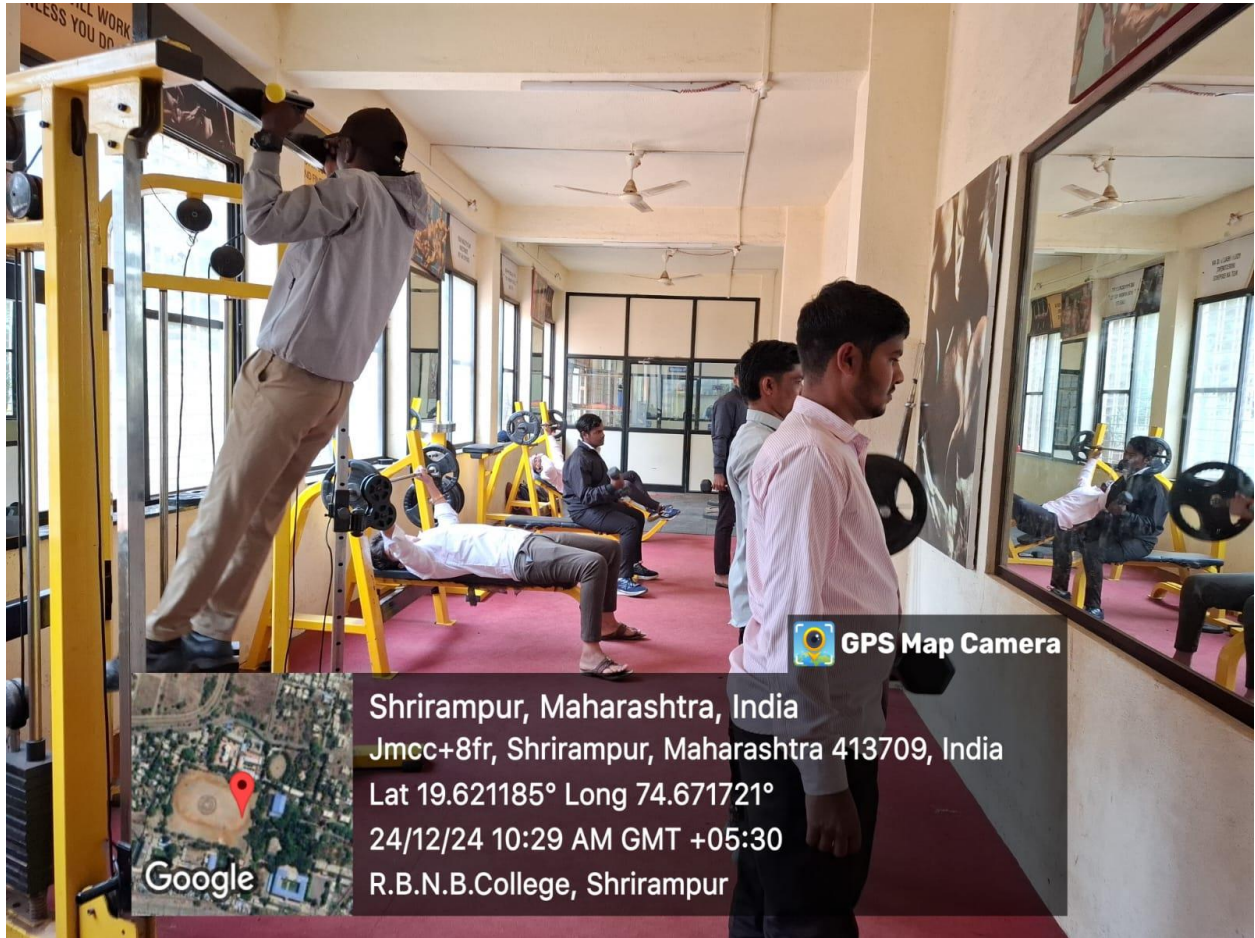

**Outdoor facilities:**

1. 400 meter running standard running track with 8 Lanes having all Athletics track and Field Events.
2. Kabbadi Play Fields
3. Kho-Kho Courts

4. Football Courts
5. Basketball Courts
6. Cricket Pitch with Standard Area Playfield.
7. Volleyball Courts
8. Softball and Baseball Courts
9. Archery Event with Indian round Bow Set Facilities
10. Single and Double Bar facility
11. Side Jogging Track
12. Circuit and Weight Training Facility

**Infrastructure for Yoga:**

A separate hall is provided for Yoga. Sufficient infrastructure is provided for short term course in Self Defense and Yoga conducted by Women Empowerment Cell in collaboration with external agencies.

## Geotagged pictures