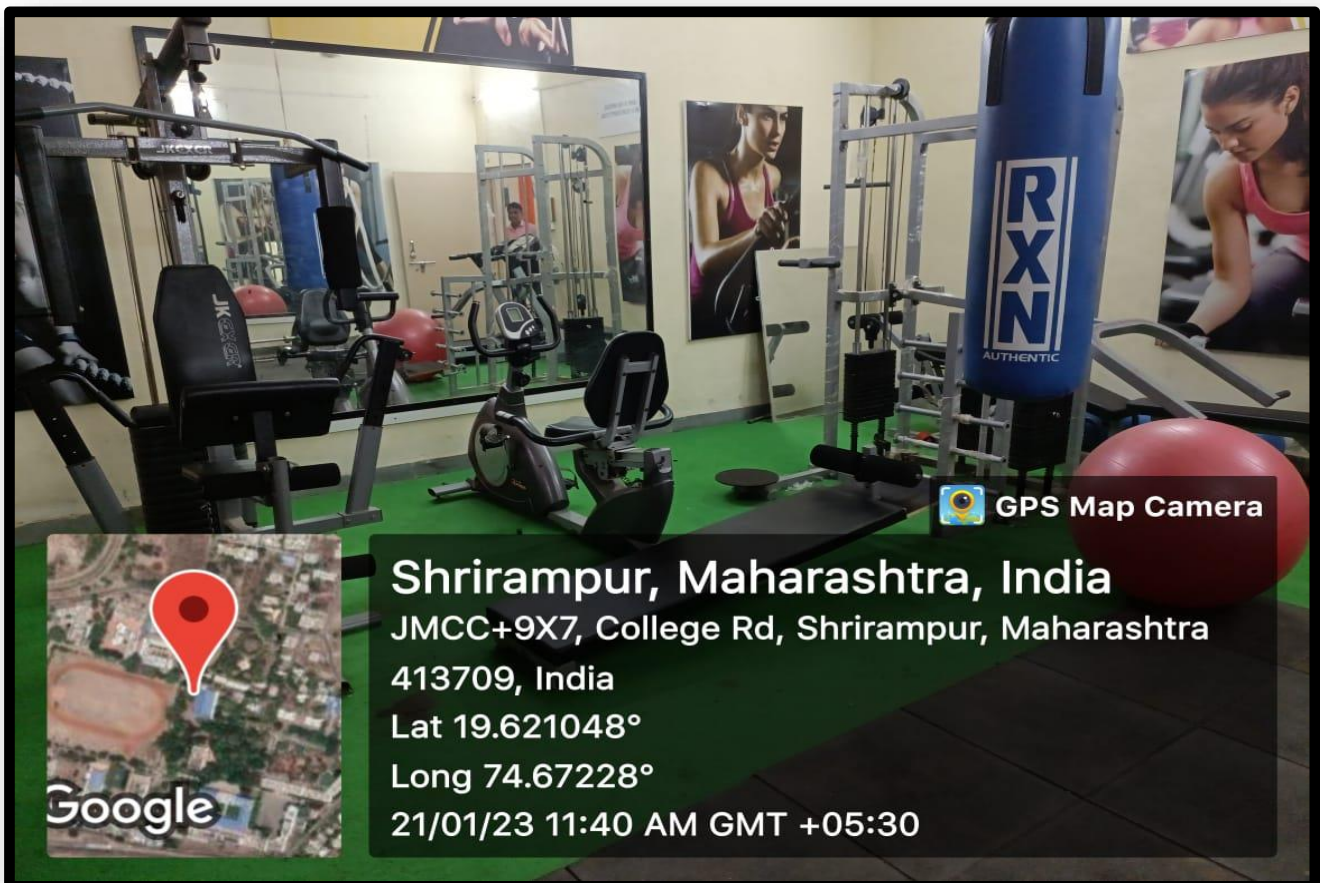

Shrirampur, Maharashtra, India

JMCC+9X7, College Rd, Shrirampur, Maharashtra

413709, India

Lat 19.621048°

Long 74.67228°

21/01/23 11:40 AM GMT +05:30

Multi Facility Gymnasium for Girls