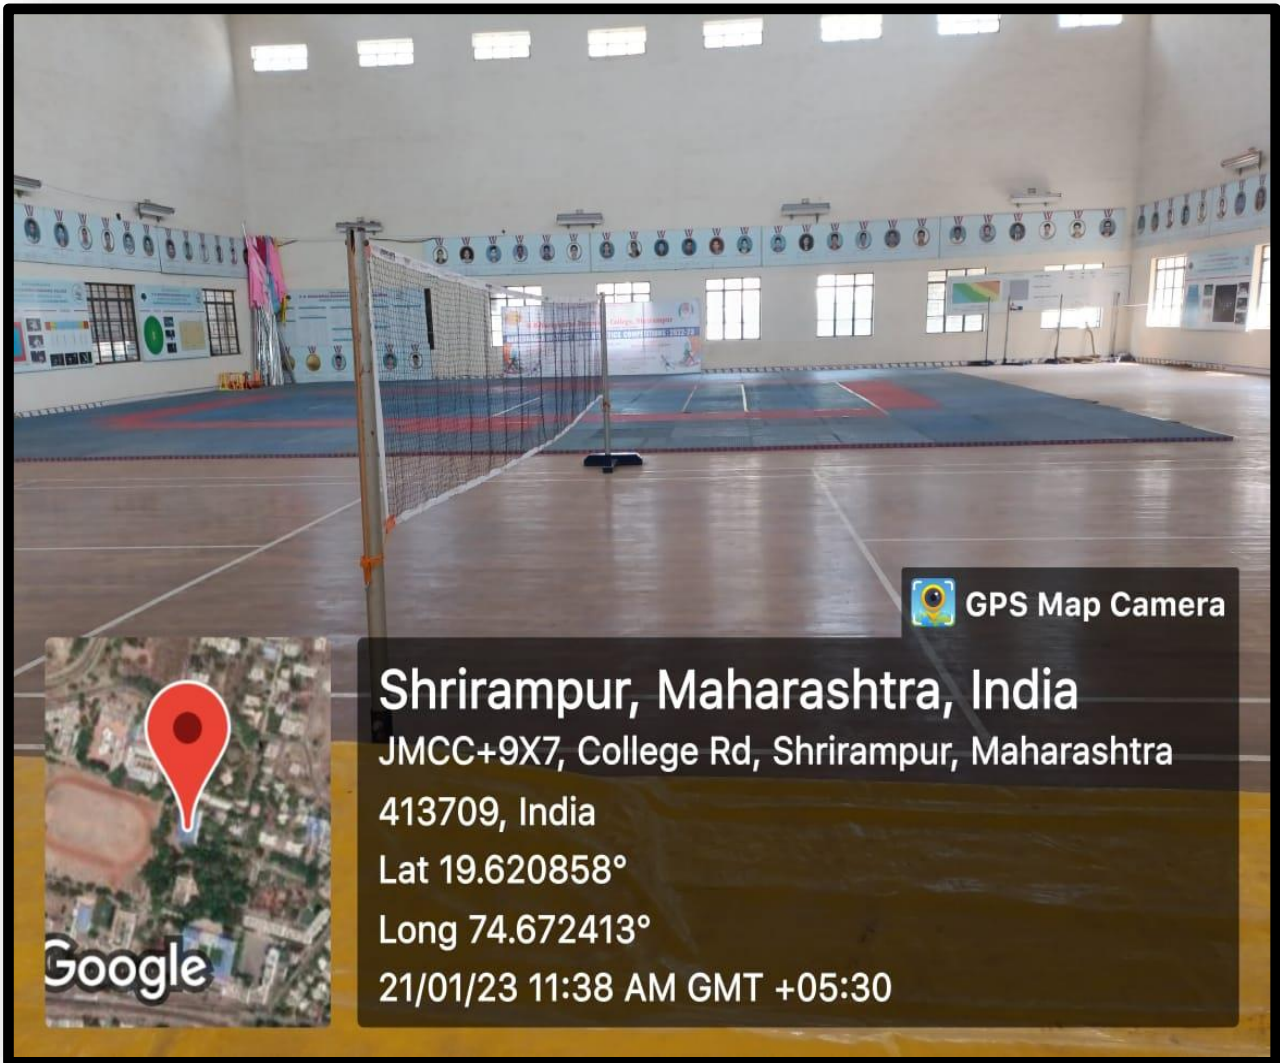

GPS Map Camera