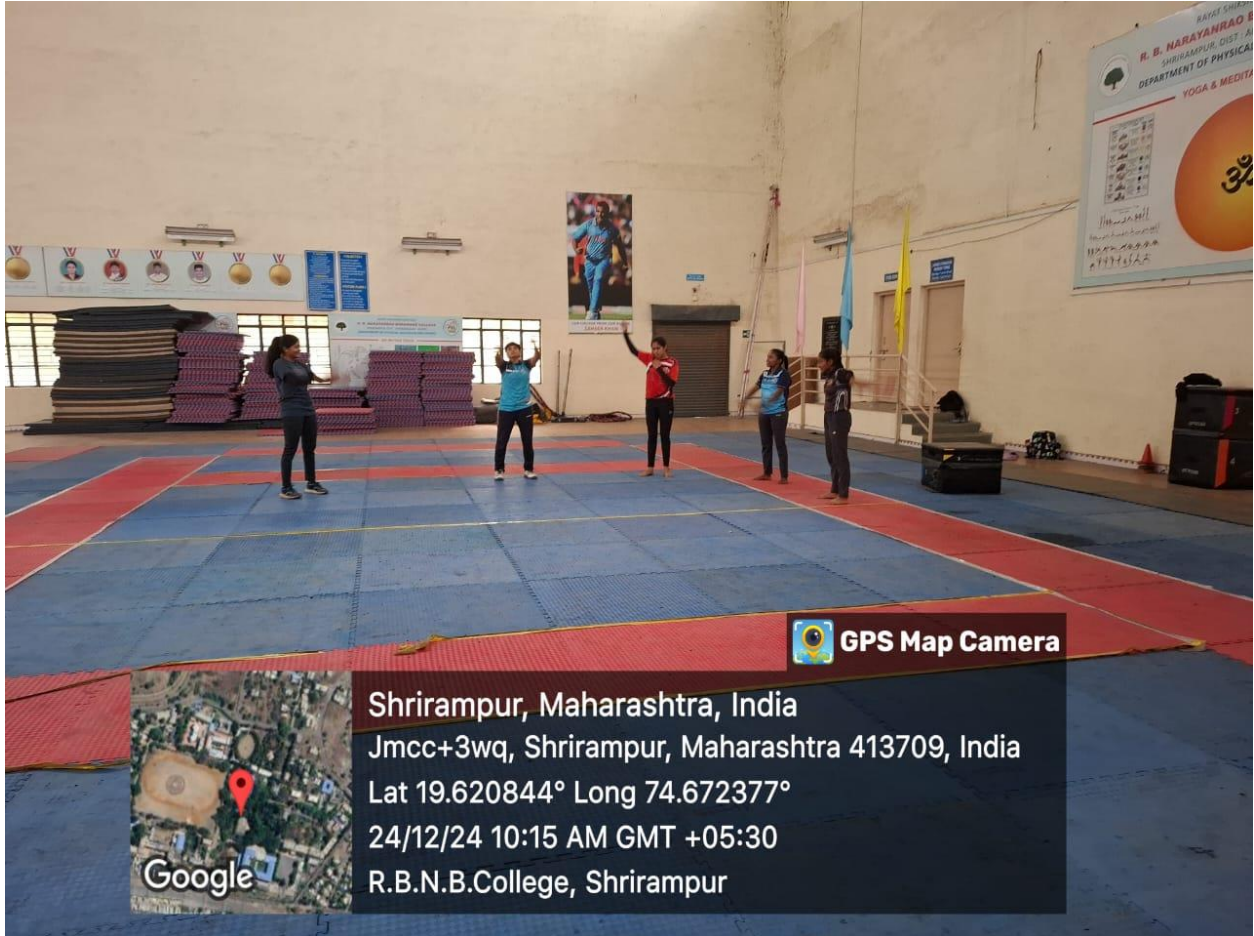

GPS Map Camera