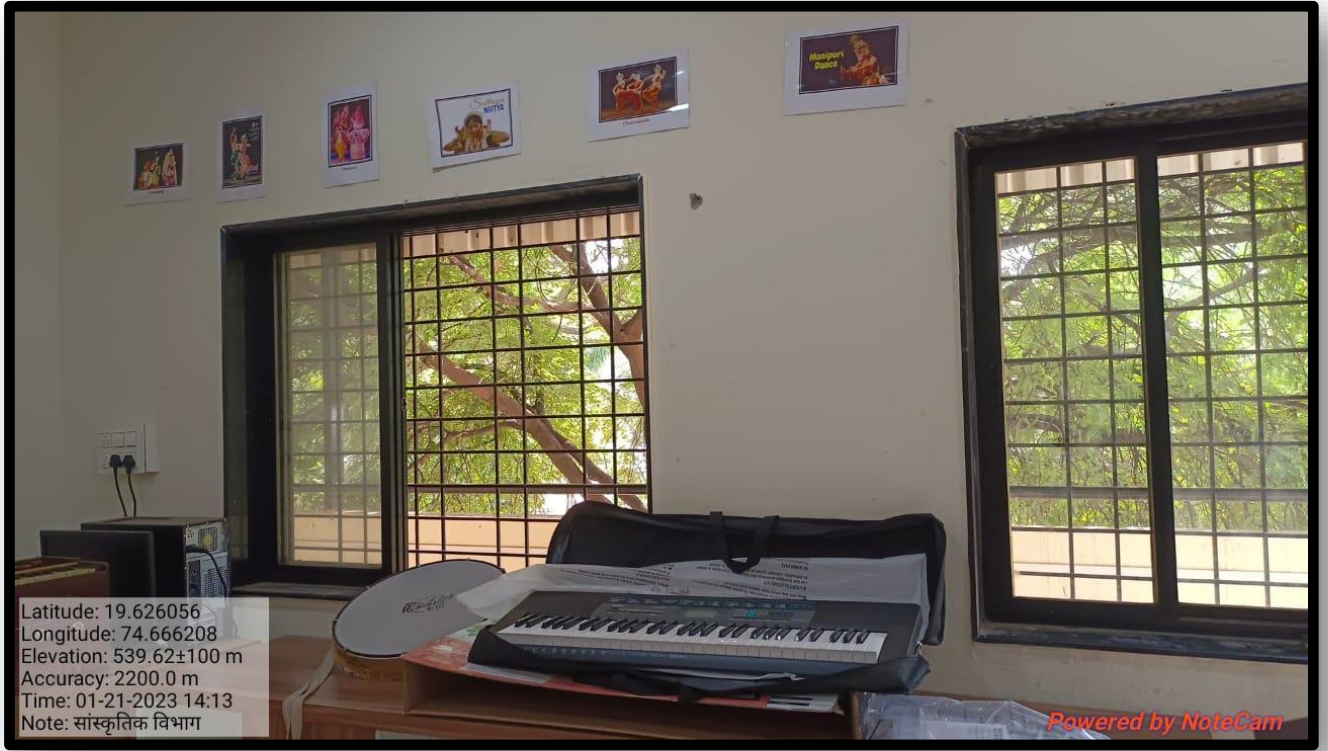

## Facilities for Cultural Activities

**Cultural Activity Center**

**Instruments in Cultural Activity Center**

Belapur, Shirampur, Maharashtra 413709, India

Latitude  
19.6192525°

Longitude  
74.662915°

Local 02:10:54 PM  
GMT 08:40:54 AM