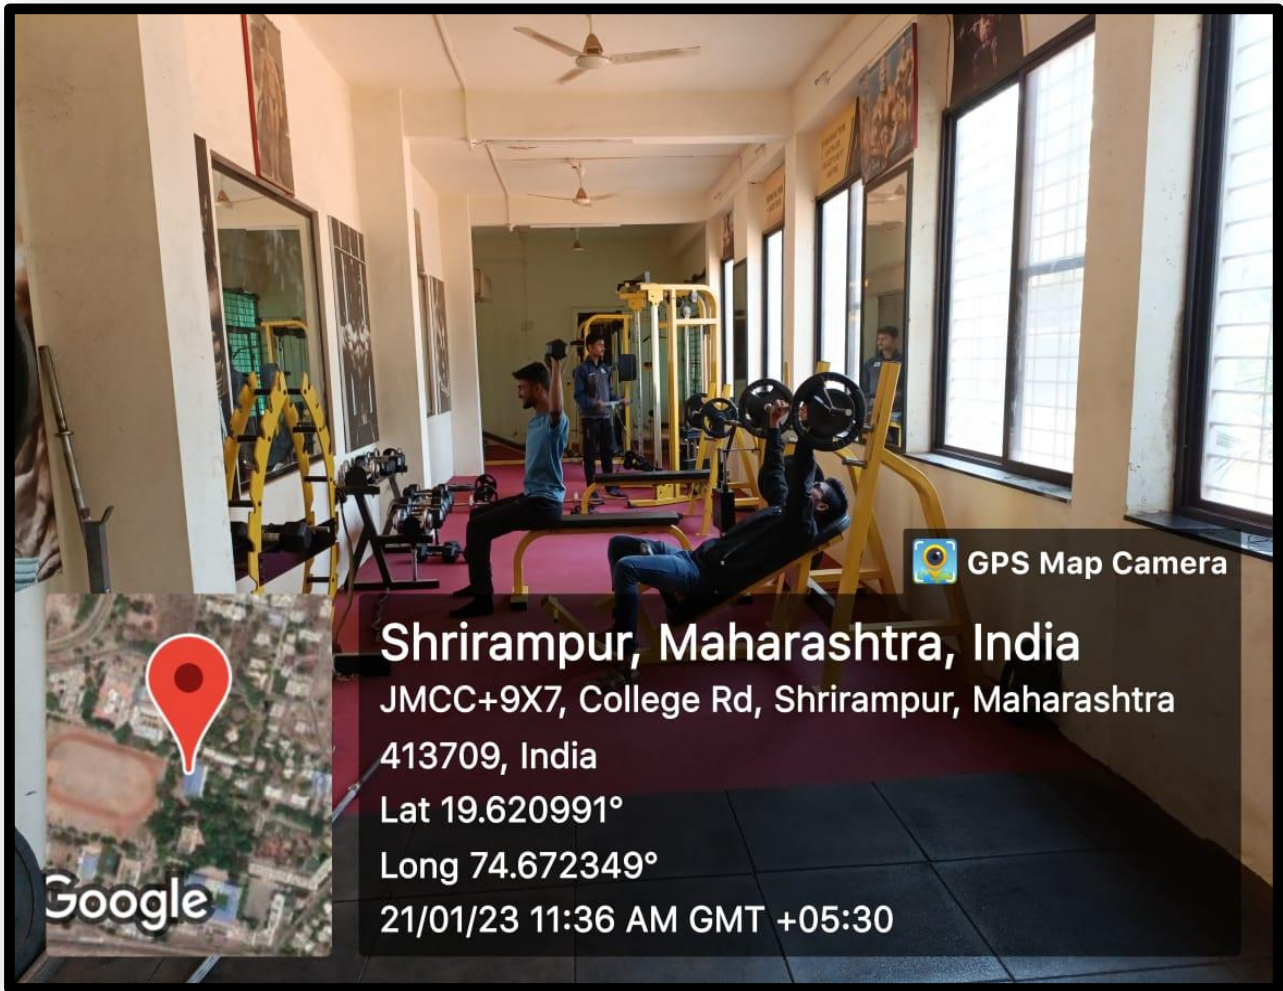

Sports Indoor Stadium

GPS Map Camera

Shrirampur, Maharashtra, India

JMCC+9X7, College Rd, Shrirampur, Maharashtra

413709, India

Lat 19.620991°

Long 74.672349°

21/01/23 11:36 AM GMT +05:30

Google

Multi-Gymnasium for Boys