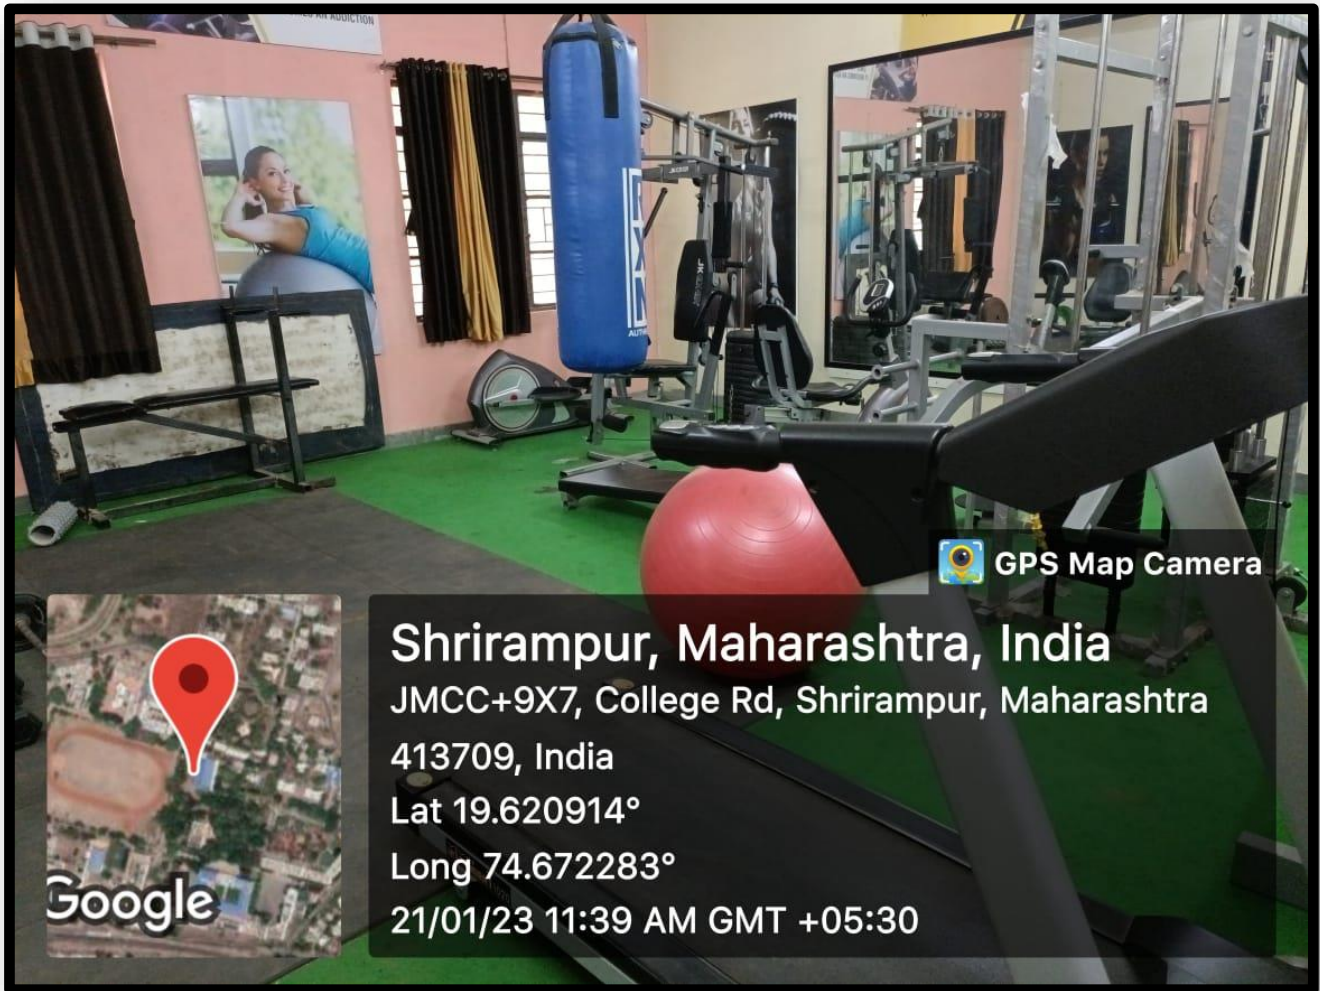

21/01/23 11:41 AM GMT +05:30

**Shrirampur, Maharashtra, India**

JMCC+9X7, College Rd, Shrirampur, Maharashtra

413709, India

Lat 19.621048°

Long 74.67228°

21/01/23 11:40 AM GMT +05:30

**Multi Facility Gymnasium for Girls**